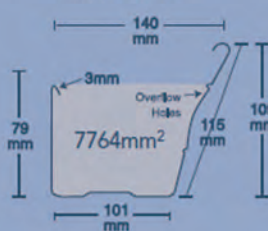

DIMENSIONS OF OUR PRODUCTS

MINI-LINE