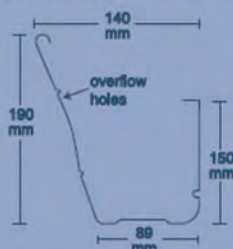

NU-LINE METAL ROOF