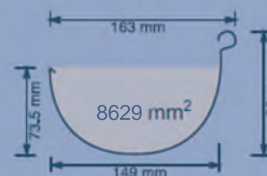

HALF ROUND UNSLOTTED

HALF ROUND SLOTTED

FASCIA COVER

STEEL FASCIA

RAINWATER HEAD

SQUARE-LINE

LEAF DIVERTER 90MM

LEAF DIVERTER 100 X 50MM