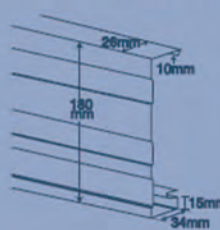

HALF ROUND UNSLOTTED

HALF ROUND SLOTTED

FASCIA COVER

STEEL FASCIA

RAINWATER HEAD

SQUARE-LINE

LEAF DIVERTER 90MM

LEAF DIVERTER 100 X 50MM