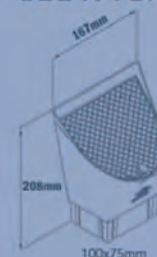

LEAF DIVERTER 100 X 75MM