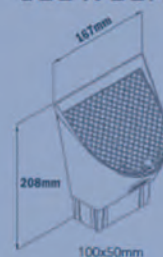

HALF ROUND UNSLOTTED

HALF ROUND SLOTTED

FASCIA COVER

STEEL FASCIA

RAINWATER HEAD

SQUARE-LINE

LEAF DIVERTER 90MM

LEAF DIVERTER 100 X 50MM