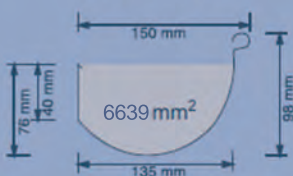

ROUNDLINE SLOTTED