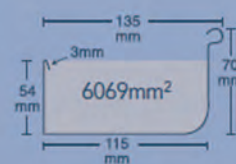

OLD STYLE QUAD