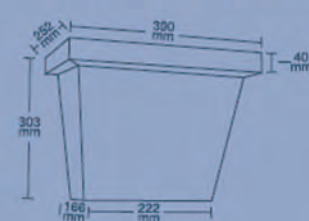

HALF ROUND UNSLOTTED

HALF ROUND SLOTTED

FASCIA COVER

STEEL FASCIA

RAINWATER HEAD

SQUARE-LINE

LEAF DIVERTER 90MM

LEAF DIVERTER 100 X 50MM