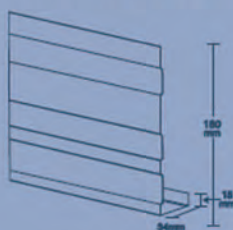

HALF ROUND UNSLOTTED

HALF ROUND SLOTTED

FASCIA COVER

STEEL FASCIA

RAINWATER HEAD

SQUARE-LINE

LEAF DIVERTER 90MM

LEAF DIVERTER 100 X 50MM