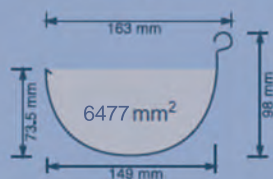

HALF ROUND UNSLOTTED

HALF ROUND SLOTTED

FASCIA COVER

STEEL FASCIA

RAINWATER HEAD

SQUARE-LINE

LEAF DIVERTER 90MM

LEAF DIVERTER 100 X 50MM