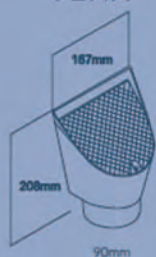

HALF ROUND UNSLOTTED

HALF ROUND SLOTTED

FASCIA COVER

STEEL FASCIA

RAINWATER HEAD

SQUARE-LINE

LEAF DIVERTER 90MM

LEAF DIVERTER 100 X 50MM