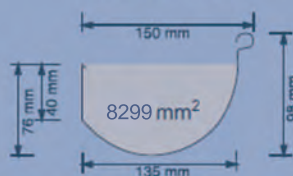

ROUNDLINE UNSLOTTED