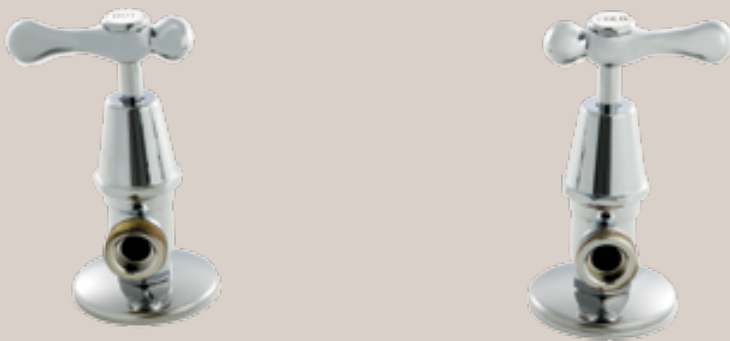

## EXCLUSIVE TAPWARE

An architecturally designed range of impressive tapware constructed from solid brass with a dress ring to enhance the finishing touch of the product.

Suitable for the most modern home and commercial development.

## LEVER TAPWARE

Effortless 1/4 Turn Action

Water Efficient Tapware

Solid Brass Construction

EXCEL *Plus*® Lever washing machine set C.P

EXCEL *Plus*® Lever basin set C.P  
5 star 5 litres/min

EXCEL *Plus*® Lever hob sink set C.P  
3 star 9 litres/min