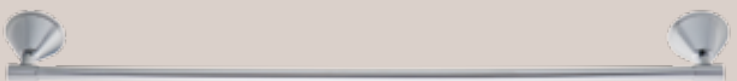

EXCEL *Executive*®  
soap dish

EXCEL *Executive*® tooth brush holder

EXCEL *Executive*®  
robe hook

**Finishes available in: CHROME**  
with a choice of chrome or gold trim

EXCEL *Executive*® glass shelf

EXCEL *Executive*® double towel rail