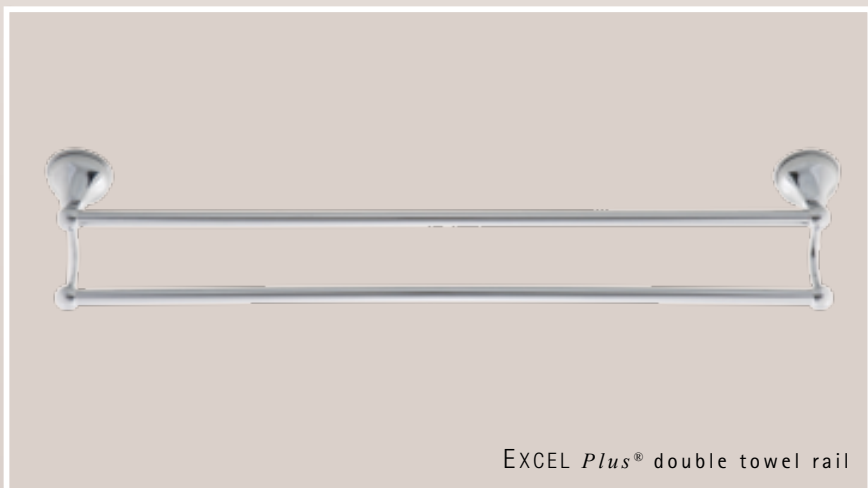

EXCEL *Plus*®

BATHROOM ACCESSORIES

Complete your bathroom with a stunning range of accessories. Made from brass construction they will give your bathroom a lasting impression.