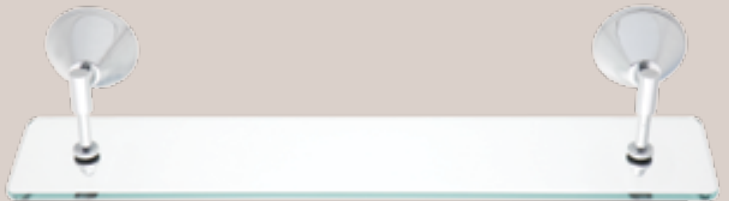

EXCEL *Executive*®  
soap dish

EXCEL *Executive*® tooth brush holder

EXCEL *Executive*®  
robe hook

**Finishes available in: CHROME**  
with a choice of chrome or gold trim

EXCEL *Executive*® glass shelf

EXCEL *Executive*® double towel rail