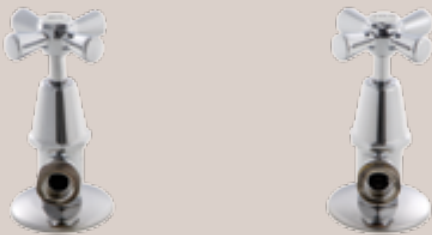

## PROJECT TAPWARE

An elegant range of economical tapware made from solid brass. Stylish, yet affordable to suit any small to medium project.

### AVAILABLE IN THREE FINISHES:

- chrome
  - white with chrome trim
  - chrome with gold trim
- complete with double o-ring

EXCEL® shower set  
3 star  
9 litres/min

EXCEL®  
washing  
machine set

EXCEL® bath set