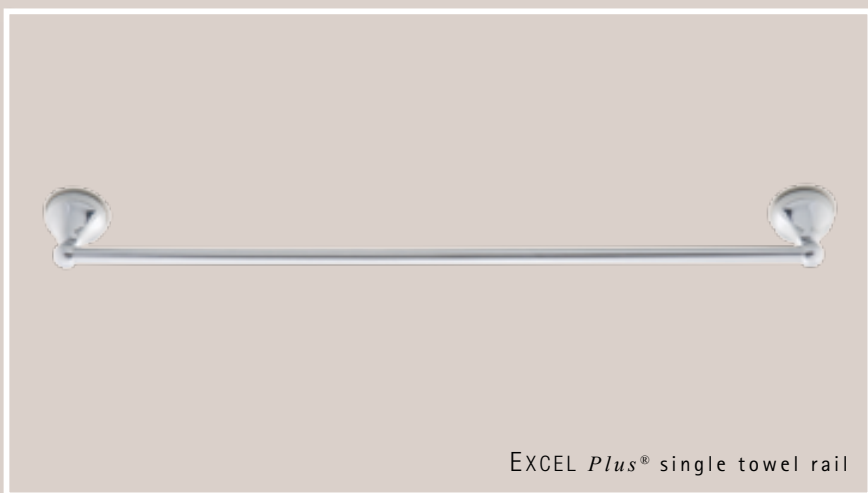

EXCEL *Plus*®

BATHROOM ACCESSORIES

Complete your bathroom with a stunning range of accessories. Made from brass construction they will give your bathroom a lasting impression.