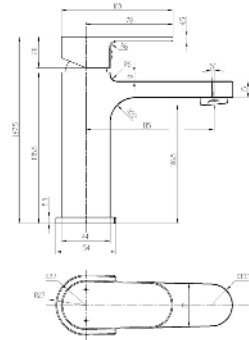

- Chrome
- 35mm Deluxe Cartridge
- 5 Star 6.0L per min
- Overall Height 310mm
- Centre of Aerator to Centre Spout 198mm

Basin Sink Mixer 35mm

Product Code: 22784

- Chrome
- 35mm Deluxe Cartridge
- 5 Star 6.0L per min
- Overall height 167mm
- Centre of Aerator to Centre Spout 115mm
- Clearance under Aerator 106mm

Wall Bath/Basin Sink Mixer 35mm

Product Code: 22796

- Chrome
- 35mm Deluxe Cartridge
- 5 Star 6.0L per min
- Overall length outlet 200mm
- Reach centre of Aerator 184mm

Shower Mixer 35mm

Product Code: 22788

- Chrome
- 35mm Deluxe Cartridge

Shower Diverter Mixer 35mm

Product Code: 22792

- Chrome
- 35mm Deluxe Cartridge