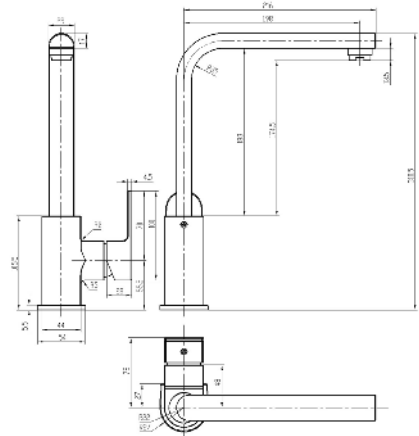

SYDNEY 02 9584 4777
NEWCASTLE 02 4948 6611

NOWRA 02 4428 7111
www.acegutters.com.au

MELBOURNE 03 9586 4888
CANBERRA 02 6140 4925

EXCEL CLASSIC® MIXERS SPECIFICATIONS

Gooseneck Kitchen Sink Mixer 35mm

Product Code: 22780

- Chrome
- 35mm Deluxe Cartridge
- 5 Star 6.0L per min
- Overall Height 310mm
- Centre of Aerator to Centre Spout 198mm

Basin Sink Mixer 35mm

Product Code: 22784

- Chrome
- 35mm Deluxe Cartridge
- 5 Star 6.0L per min
- Overall height 167mm
- Centre of Aerator to Centre Spout 115mm
- Clearance under Aerator 106mm

Wall Bath/Basin Sink Mixer 35mm

Product Code: 22796

- Chrome
- 35mm Deluxe Cartridge
- 5 Star 6.0L per min
- Overall length outlet 200mm
- Reach centre of Aerator 184mm

Shower Mixer 35mm

Product Code: 22788

- Chrome
- 35mm Deluxe Cartridge

Shower Diverter Mixer 35mm

Product Code: 22792

- Chrome
- 35mm Deluxe Cartridge