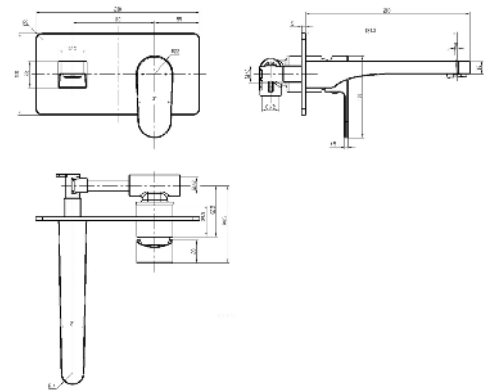

- Chrome
- 35mm Deluxe Cartridge
- 5 Star 6.0L per min
- Overall Height 310mm
- Centre of Aerator to Centre Spout 198mm

Basin Sink Mixer 35mm

Product Code: 22784

- Chrome
- 35mm Deluxe Cartridge
- 5 Star 6.0L per min
- Overall height 167mm
- Centre of Aerator to Centre Spout 115mm
- Clearance under Aerator 106mm

Wall Bath/Basin Sink Mixer 35mm

Product Code: 22796

- Chrome
- 35mm Deluxe Cartridge
- 5 Star 6.0L per min
- Overall length outlet 200mm
- Reach centre of Aerator 184mm

Shower Mixer 35mm

Product Code: 22788

- Chrome
- 35mm Deluxe Cartridge

Shower Diverter Mixer 35mm

Product Code: 22792

- Chrome
- 35mm Deluxe Cartridge