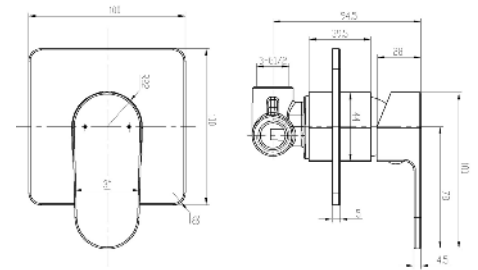

- Chrome
- 35mm Deluxe Cartridge
- 5 Star 6.0L per min
- Overall Height 310mm
- Centre of Aerator to Centre Spout 198mm

Basin Sink Mixer 35mm

Product Code: 22784

- Chrome
- 35mm Deluxe Cartridge
- 5 Star 6.0L per min
- Overall height 167mm
- Centre of Aerator to Centre Spout 115mm
- Clearance under Aerator 106mm

Wall Bath/Basin Sink Mixer 35mm

Product Code: 22796

- Chrome
- 35mm Deluxe Cartridge
- 5 Star 6.0L per min
- Overall length outlet 200mm
- Reach centre of Aerator 184mm

Shower Mixer 35mm

Product Code: 22788

- Chrome
- 35mm Deluxe Cartridge

Shower Diverter Mixer 35mm

Product Code: 22792

- Chrome
- 35mm Deluxe Cartridge